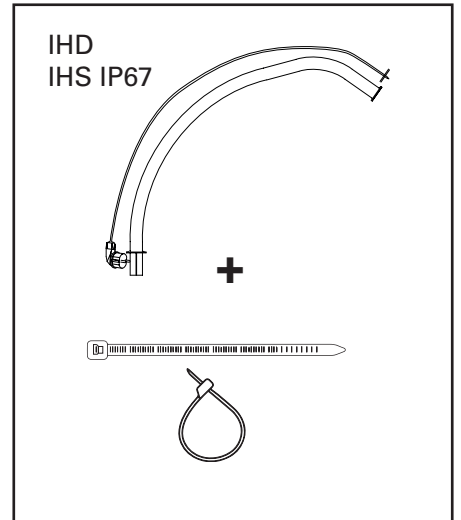

IHXL

1

2

IH, IHC
IHS IP24
IHG

2